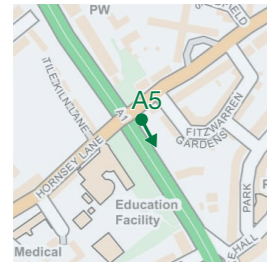

# A4

Islington Local View  
LV5.A from Archway  
Bridge

Camera Location

View Location

Existing View

Proposed View

50mm - 20°

0°

50mm - 20°

Cumulative view

# A5

Islington Local  
View LV5.B from  
Archway Bridge

Camera Location

View Location

Existing View

Proposed View

50mm - 20°

0°

# A6

Tollington Road, junction with Holloway Road

Camera Location

View Location

Existing View

Proposed View

50mm - 20°

0°