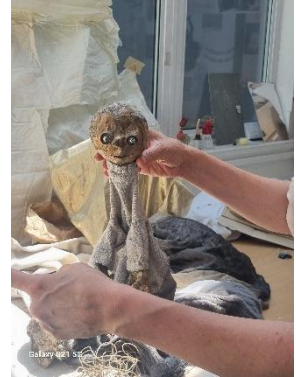

Puppeteer at Holloway Park

While building new homes at Holloway Park, we're making great use of spare space in the old visitor centre to support local creatives and organisations.

One of our most unusual occupants is Helen Ainsworth, an Islington-based puppeteer. Helen uses her workshop here to create projects for children and adults. Currently she is working on a pop video with local mums.

Helen is a co-founder with another local mum of the Cut Moose Charity based Hilldrop Community Centre, together they run various community projects. The Hilldrop Tales project collaborates with local residents of Hilldrop Crescent collecting their memories and stories working together to create a podcast and a performance giving them a voice.

We're delighted to have Helen as our puppeteer in residence at Holloway Park!

Read more about Helen and her other projects on our website.

www.helenandjohn.co.uk

Clocktower festival – Join Us There!

We're excited to share that Holloway Park will be attending the Clocktower Festival on Saturday 3rd August. Visit our stall to meet the team, ask questions and learn about various courses and events.

PROGRESS ON SITE

- Block C1: Level 12 Decking
- Block C2: Roof Slab
- Block D1 - D3: Concrete Frame Completed
- Block E1: Roof Slab
- Block E2: Concrete Frame Completed

UPCOMING WORK

- Block D: Scaffolding, brickwork and SFS

CONTACT DETAILS

For any queries that you'd like to discuss, please contact us at:

HOLLOWAY PARK

Parkhurst Road, N7 0NU

0333 6660104

info@hollowayparkcommunity.co.uk

hollowayparkcommunity.co.uk

CONSTRUCTION WORKING HOURS

0800 – 1800 Weekdays 0800 – 1300 Saturdays

If you wish to speak to the Council about this project, please contact Islington Construction Monitoring Team:

Lee – 020 7527 7272 or islington.gov.uk/ReportASB

LONDON
SQUARE
An Aldar Company